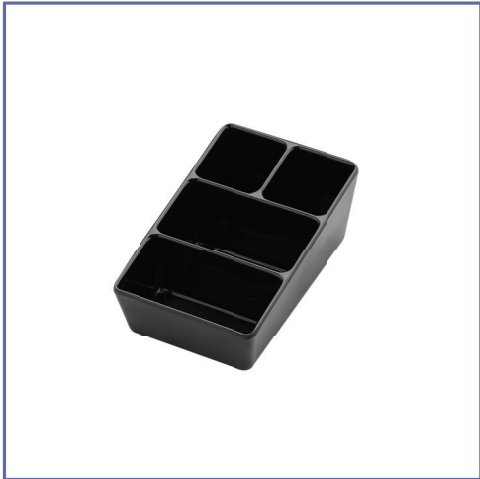

Heywood Slate

Compact Tray & Amenity Organiser

GUEST ROOM

COMPACT TRAY
EH50825

AMENITY ORGANISER
EH50826

(Kettle, Cups & Ingredients NOT included)

COMPACT TRAY

AMENITY ORGANISER

Heywood Slate

ABS

MATT. FINE GRAINED.
UNIQUE. ELEGANT. REFINED.

Our HEYWOOD SLATE series offers a unique and creative slate effect - a fine grained MATT finish with the robust material benefits of stain, scratch & heat resistant ABS.

The slender, elegant & stylish design gracefully compliments your guest room - blending perfectly with rooms featuring timber, stone or steel.

- Innovative & Unique Synthetic Slate Effect Series - ABS
- Slimline - Elegant & Refined, Stylish & Luxurious
- Appearance of Natural Slate - perfect blend to compliment rooms featuring timber, stone and steel
- Durable Stain, Scratch & Heat Resistant ABS
- Easy Wipe Clean Surface

Specifications

	COMPACT TRAY	AMENITY ORGANISER
Dimensions	L330 x W160 x H10mm	L125 x W80 x H58mm
Material	ABS	ABS
Weight	170g	120g
Item Code	EH50825	EH50826