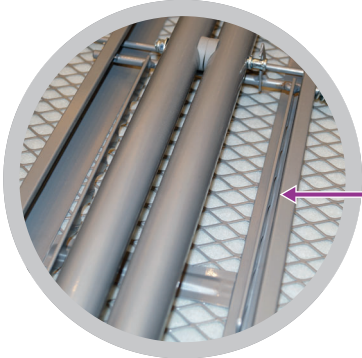

FIXED METAL IRON REST
Also available

HEIGHT

Full Size Iron Board : 87cm
 Compact Size Iron Board : 76cm

IRON OPTIONS

YARDLEY
 Dry Iron 1200W

HERTFORD
 Steam Iron 1600W

CROFT DELUXE
 Steam Iron 2000W

PRODUCT RANGE	ART NUMBER	
IRONING CENTRE FULL SIZE WITH 1200W DRY IRON	BROMHAM	UK PLUG : EH50441 EU PLUG : EH50442
IRONING CENTRE FULL SIZE WITH 1600W STEAM IRON	KINGSMEAD	UK PLUG : EH50429 EU PLUG : EH50428
IRONING CENTRE COMPACT SIZE WITH 1200W DRY IRON	ELSTOW	UK PLUG : EH50443 EU PLUG : EH50444
IRONING CENTRE COMPACT SIZE WITH 1600W STEAM IRON	STAGSDEN	UK PLUG : EH50430 EU PLUG : EH50431
IRONING BOARD COMPACT SIZE WITH FIXED METAL IRON REST	ROTHWELL	EH50383
2000W STEAM IRON	CROFT DELUXE	UK PLUG : EH50786 EU PLUG : EH50785
1600W STEAM IRON	HERTFORD	UK PLUG : EH50502 EU PLUG : EH50501
1200W DRY IRON	YARDLEY	UK PLUG : EH50549 EU PLUG : EH50548

RUGGED TUBE
Frame Legs 38mm/28mm

STRONG DOUBLE HANDLE
Height Adjustment Lever

SUPER THICK
Height Adjustment Rail

EXTRA THICK
Safety Lock

EXTRA THICK SUB-FRAME
Structure

HEAVY DUTY ANGLE PROFILE
Metal Components & Robotic Welds

METALLIC HEAT REFLECTIVE
Iron Board Cover

SMOOTH BINDING EDGES
To Withstand Fraying

2MM FOAM & 5MM FELT
Combination Padding

STEAM FLOW METAL MESH
Top