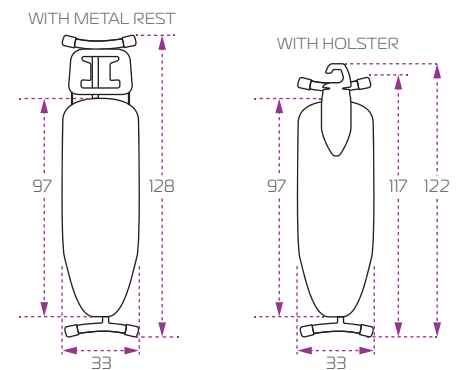

Each ironing centre is complete with a swivel holster unit, anti-theft cable lock and a choice of iron types.

IRONING BOARD FULL SIZE

(Dimensions in CM)

IRONING BOARD COMPACT SIZE

(Dimensions in CM)

SWIVEL
Iron Holster

FIXED METAL IRON REST
Also available

HEIGHT

Full Size Iron Board : 87cm
 Compact Size Iron Board : 76cm

IRON OPTIONS

YARDLEY
 Dry Iron 1200W

HERTFORD
 Steam Iron 1600W

CROFT DELUXE
 Steam Iron 2000W

PRODUCT RANGE	ART NUMBER	
IRONING CENTRE FULL SIZE WITH 1200W DRY IRON	BROMHAM	UK PLUG : EH50441 EU PLUG : EH50442
IRONING CENTRE FULL SIZE WITH 1600W STEAM IRON	KINGSMEAD	UK PLUG : EH50429 EU PLUG : EH50428
IRONING CENTRE COMPACT SIZE WITH 1200W DRY IRON	ELSTOW	UK PLUG : EH50443 EU PLUG : EH50444
IRONING CENTRE COMPACT SIZE WITH 1600W STEAM IRON	STAGSDEN	UK PLUG : EH50430 EU PLUG : EH50431
IRONING BOARD COMPACT SIZE WITH FIXED METAL IRON REST	ROTHWELL	EH50383
2000W STEAM IRON	CROFT DELUXE	UK PLUG : EH50786 EU PLUG : EH50785
1600W STEAM IRON	HERTFORD	UK PLUG : EH50502 EU PLUG : EH50501
1200W DRY IRON	YARDLEY	UK PLUG : EH50549 EU PLUG : EH50548

RUGGED TUBE
Frame Legs 38mm/28mm

STRONG DOUBLE HANDLE
Height Adjustment Lever

SUPER THICK
Height Adjustment Rail

EXTRA THICK
Safety Lock

EXTRA THICK SUB-FRAME
Structure

HEAVY DUTY ANGLE PROFILE
Metal Components & Robotic Welds