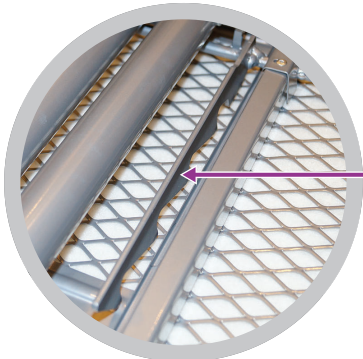

FIXED METAL IRON REST
Also available

HEIGHT

Full Size Iron Board : 87cm
 Compact Size Iron Board : 76cm

IRON OPTIONS

YARDLEY
 Dry Iron 1200W

HERTFORD
 Steam Iron 1600W

CROFT DELUXE
 Steam Iron 2000W

PRODUCT RANGE	ART NUMBER	
IRONING CENTRE FULL SIZE WITH 1200W DRY IRON	BROMHAM	UK PLUG : EH50441 EU PLUG : EH50442
IRONING CENTRE FULL SIZE WITH 1600W STEAM IRON	KINGSMEAD	UK PLUG : EH50429 EU PLUG : EH50428
IRONING CENTRE COMPACT SIZE WITH 1200W DRY IRON	ELSTOW	UK PLUG : EH50443 EU PLUG : EH50444
IRONING CENTRE COMPACT SIZE WITH 1600W STEAM IRON	STAGSDEN	UK PLUG : EH50430 EU PLUG : EH50431
IRONING BOARD COMPACT SIZE WITH FIXED METAL IRON REST	ROTHWELL	EH50383
2000W STEAM IRON	CROFT DELUXE	UK PLUG : EH50786 EU PLUG : EH50785
1600W STEAM IRON	HERTFORD	UK PLUG : EH50502 EU PLUG : EH50501
1200W DRY IRON	YARDLEY	UK PLUG : EH50549 EU PLUG : EH50548

RUGGED TUBE
Frame Legs 38mm/28mm

STRONG DOUBLE HANDLE
Height Adjustment Lever

SUPER THICK
Height Adjustment Rail

EXTRA THICK
Safety Lock

EXTRA THICK SUB-FRAME
Structure

HEAVY DUTY ANGLE PROFILE
Metal Components & Robotic Welds

METALLIC HEAT REFLECTIVE
Iron Board Cover

SMOOTH BINDING EDGES
To Withstand Fraying

2MM FOAM & 5MM FELT
Combination Padding

STEAM FLOW METAL MESH
Top