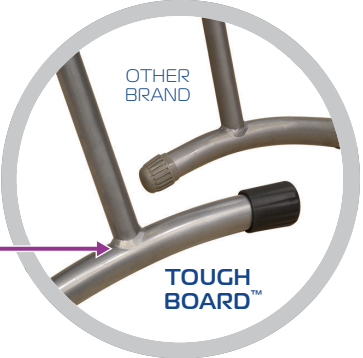

FIXED METAL IRON REST
Also available

HEIGHT

Full Size Iron Board : 87cm
 Compact Size Iron Board : 76cm

IRON OPTIONS

YARDLEY
 Dry Iron 1200W

HERTFORD
 Steam Iron 1600W

CROFT DELUXE
 Steam Iron 2000W

PRODUCT RANGE	ART NUMBER	
IRONING CENTRE FULL SIZE WITH 1200W DRY IRON	BROMHAM	UK PLUG : EH50441 EU PLUG : EH50442
IRONING CENTRE FULL SIZE WITH 1600W STEAM IRON	KINGSMEAD	UK PLUG : EH50429 EU PLUG : EH50428
IRONING CENTRE COMPACT SIZE WITH 1200W DRY IRON	ELSTOW	UK PLUG : EH50443 EU PLUG : EH50444
IRONING CENTRE COMPACT SIZE WITH 1600W STEAM IRON	STAGSDEN	UK PLUG : EH50430 EU PLUG : EH50431
IRONING BOARD COMPACT SIZE WITH FIXED METAL IRON REST	ROTHWELL	EH50383
2000W STEAM IRON	CROFT DELUXE	UK PLUG : EH50786 EU PLUG : EH50785
1600W STEAM IRON	HERTFORD	UK PLUG : EH50502 EU PLUG : EH50501
1200W DRY IRON	YARDLEY	UK PLUG : EH50549 EU PLUG : EH50548

RUGGED TUBE
Frame Legs 38mm/28mm

STRONG DOUBLE HANDLE
Height Adjustment Lever

SUPER THICK
Height Adjustment Rail

EXTRA THICK
Safety Lock

EXTRA THICK SUB-FRAME
Structure

HEAVY DUTY ANGLE PROFILE
Metal Components & Robotic Welds

METALLIC HEAT REFLECTIVE
Iron Board Cover

SMOOTH BINDING EDGES
To Withstand Fraying

2MM FOAM & 5MM FELT
Combination Padding

STEAM FLOW METAL MESH
Top