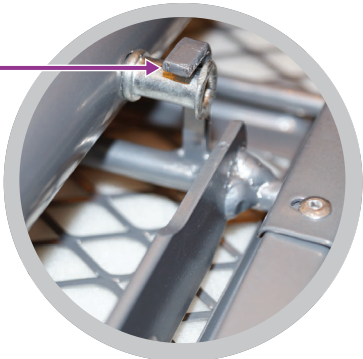

Each ironing centre is complete with a swivel holster unit, anti-theft cable lock and a choice of iron types.

IRONING BOARD FULL SIZE

(Dimensions in CM)

IRONING BOARD COMPACT SIZE

(Dimensions in CM)

SWIVEL
Iron Holster

FIXED METAL IRON REST
Also available

HEIGHT

Full Size Iron Board : 87cm
 Compact Size Iron Board : 76cm

IRON OPTIONS

YARDLEY
 Dry Iron 1200W

HERTFORD
 Steam Iron 1600W

CROFT DELUXE
 Steam Iron 2000W

PRODUCT RANGE	ART NUMBER	
IRONING CENTRE FULL SIZE WITH 1200W DRY IRON	BROMHAM	UK PLUG : EH50441 EU PLUG : EH50442
IRONING CENTRE FULL SIZE WITH 1600W STEAM IRON	KINGSMEAD	UK PLUG : EH50429 EU PLUG : EH50428
IRONING CENTRE COMPACT SIZE WITH 1200W DRY IRON	ELSTOW	UK PLUG : EH50443 EU PLUG : EH50444
IRONING CENTRE COMPACT SIZE WITH 1600W STEAM IRON	STAGSDEN	UK PLUG : EH50430 EU PLUG : EH50431
IRONING BOARD COMPACT SIZE WITH FIXED METAL IRON REST	ROTHWELL	EH50383
2000W STEAM IRON	CROFT DELUXE	UK PLUG : EH50786 EU PLUG : EH50785
1600W STEAM IRON	HERTFORD	UK PLUG : EH50502 EU PLUG : EH50501
1200W DRY IRON	YARDLEY	UK PLUG : EH50549 EU PLUG : EH50548

RUGGED TUBE
Frame Legs 38mm/28mm

STRONG DOUBLE HANDLE
Height Adjustment Lever

SUPER THICK
Height Adjustment Rail

EXTRA THICK
Safety Lock

EXTRA THICK SUB-FRAME
Structure

HEAVY DUTY ANGLE PROFILE
Metal Components & Robotic Welds

METALLIC HEAT REFLECTIVE
Iron Board Cover

SMOOTH BINDING EDGES
To Withstand Fraying

2MM FOAM & 5MM FELT
Combination Padding

STEAM FLOW METAL MESH
Top