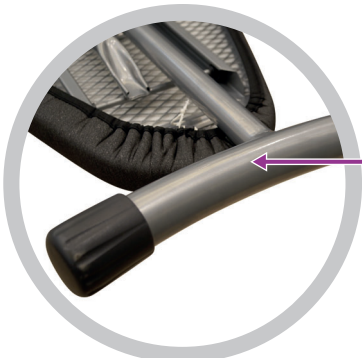

Each ironing centre is complete with a swivel holster unit, anti-theft cable lock and a choice of iron types.

IRONING BOARD FULL SIZE

(Dimensions in CM)

IRONING BOARD COMPACT SIZE

(Dimensions in CM)

SWIVEL
Iron Holster

FIXED METAL IRON REST
Also available

HEIGHT

Full Size Iron Board : 87cm
 Compact Size Iron Board : 76cm

IRON OPTIONS

YARDLEY
 Dry Iron 1200W

HERTFORD
 Steam Iron 1600W

CROFT DELUXE
 Steam Iron 2000W

PRODUCT RANGE	ART NUMBER	
IRONING CENTRE FULL SIZE WITH 1200W DRY IRON	BROMHAM	UK PLUG : EH50441 EU PLUG : EH50442
IRONING CENTRE FULL SIZE WITH 1600W STEAM IRON	KINGSMEAD	UK PLUG : EH50429 EU PLUG : EH50428
IRONING CENTRE COMPACT SIZE WITH 1200W DRY IRON	ELSTOW	UK PLUG : EH50443 EU PLUG : EH50444
IRONING CENTRE COMPACT SIZE WITH 1600W STEAM IRON	STAGSDEN	UK PLUG : EH50430 EU PLUG : EH50431
IRONING BOARD COMPACT SIZE WITH FIXED METAL IRON REST	ROTHWELL	EH50383
2000W STEAM IRON	CROFT DELUXE	UK PLUG : EH50786 EU PLUG : EH50785
1600W STEAM IRON	HERTFORD	UK PLUG : EH50502 EU PLUG : EH50501
1200W DRY IRON	YARDLEY	UK PLUG : EH50549 EU PLUG : EH50548

RUGGED TUBE
Frame Legs 38mm/28mm

STRONG DOUBLE HANDLE
Height Adjustment Lever

SUPER THICK
Height Adjustment Rail

EXTRA THICK
Safety Lock

EXTRA THICK SUB-FRAME
Structure

HEAVY DUTY ANGLE PROFILE
Metal Components & Robotic Welds

METALLIC HEAT REFLECTIVE
Iron Board Cover

SMOOTH BINDING EDGES
To Withstand Fraying

2MM FOAM & 5MM FELT
Combination Padding

STEAM FLOW METAL MESH
Top