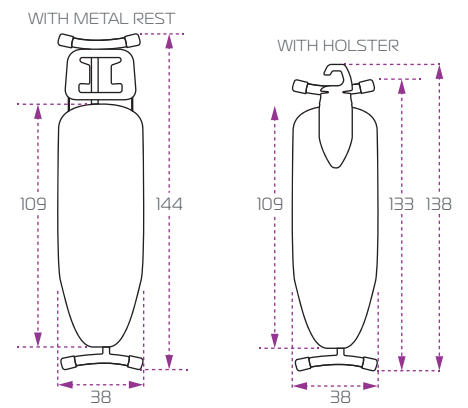

New Generation
Ironing Centre System
Tough Board Series

New Generation
Ironing Centre System
 Tough Board Series

Our **TOUGH BOARD™** series of engineered ironing centres offer rugged and strong boards, combined with advanced steam and dry irons - all to be stowed neatly on the wardrobe rail.

Each ironing centre is complete with a swivel holster unit, anti-theft cable lock and a choice of iron types.

IRONING BOARD FULL SIZE

(Dimensions in CM)

IRONING BOARD COMPACT SIZE

(Dimensions in CM)

SWIVEL
Iron Holster

FIXED METAL IRON REST
Also available

HEIGHT

Full Size Iron Board : 87cm
 Compact Size Iron Board : 76cm

IRON OPTIONS

YARDLEY
 Dry Iron 1200W

HERTFORD
 Steam Iron 1600W

CROFT DELUXE
 Steam Iron 2000W

PRODUCT RANGE	ART NUMBER	
IRONING CENTRE FULL SIZE WITH 1200W DRY IRON	BROMHAM	UK PLUG : EH50441 EU PLUG : EH50442
IRONING CENTRE FULL SIZE WITH 1600W STEAM IRON	KINGSMEAD	UK PLUG : EH50429 EU PLUG : EH50428
IRONING CENTRE COMPACT SIZE WITH 1200W DRY IRON	ELSTOW	UK PLUG : EH50443 EU PLUG : EH50444
IRONING CENTRE COMPACT SIZE WITH 1600W STEAM IRON	STAGSDEN	UK PLUG : EH50430 EU PLUG : EH50431
IRONING BOARD COMPACT SIZE WITH FIXED METAL IRON REST	ROTHWELL	EH50383
2000W STEAM IRON	CROFT DELUXE	UK PLUG : EH50786 EU PLUG : EH50785
1600W STEAM IRON	HERTFORD	UK PLUG : EH50502 EU PLUG : EH50501
1200W DRY IRON	YARDLEY	UK PLUG : EH50549 EU PLUG : EH50548

RUGGED TUBE
Frame Legs 38mm/28mm

STRONG DOUBLE HANDLE
Height Adjustment Lever

SUPER THICK
Height Adjustment Rail

EXTRA THICK
Safety Lock

EXTRA THICK SUB-FRAME
Structure

HEAVY DUTY ANGLE PROFILE
Metal Components & Robotic Welds