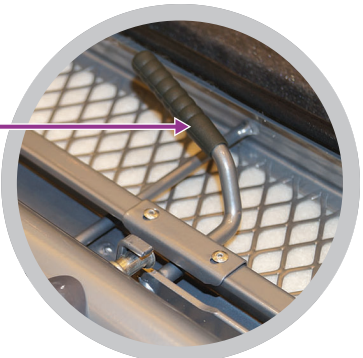

Each ironing centre is complete with a swivel holster unit, anti-theft cable lock and a choice of iron types.

IRONING BOARD FULL SIZE

(Dimensions in CM)

IRONING BOARD COMPACT SIZE

(Dimensions in CM)

SWIVEL
Iron Holster

FIXED METAL IRON REST
Also available

HEIGHT

Full Size Iron Board : 87cm
 Compact Size Iron Board : 76cm

IRON OPTIONS

YARDLEY
 Dry Iron 1200W

HERTFORD
 Steam Iron 1600W

CROFT DELUXE
 Steam Iron 2000W

PRODUCT RANGE	ART NUMBER	
IRONING CENTRE FULL SIZE WITH 1200W DRY IRON	BROMHAM	UK PLUG : EH50441 EU PLUG : EH50442
IRONING CENTRE FULL SIZE WITH 1600W STEAM IRON	KINGSMEAD	UK PLUG : EH50429 EU PLUG : EH50428
IRONING CENTRE COMPACT SIZE WITH 1200W DRY IRON	ELSTOW	UK PLUG : EH50443 EU PLUG : EH50444
IRONING CENTRE COMPACT SIZE WITH 1600W STEAM IRON	STAGSDEN	UK PLUG : EH50430 EU PLUG : EH50431
IRONING BOARD COMPACT SIZE WITH FIXED METAL IRON REST	ROTHWELL	EH50383
2000W STEAM IRON	CROFT DELUXE	UK PLUG : EH50786 EU PLUG : EH50785
1600W STEAM IRON	HERTFORD	UK PLUG : EH50502 EU PLUG : EH50501
1200W DRY IRON	YARDLEY	UK PLUG : EH50549 EU PLUG : EH50548

RUGGED TUBE
Frame Legs 38mm/28mm

STRONG DOUBLE HANDLE
Height Adjustment Lever

SUPER THICK
Height Adjustment Rail

EXTRA THICK
Safety Lock

EXTRA THICK SUB-FRAME
Structure

HEAVY DUTY ANGLE PROFILE
Metal Components & Robotic Welds

METALLIC HEAT REFLECTIVE
Iron Board Cover

SMOOTH BINDING EDGES
To Withstand Fraying

2MM FOAM & 5MM FELT
Combination Padding

STEAM FLOW METAL MESH
Top