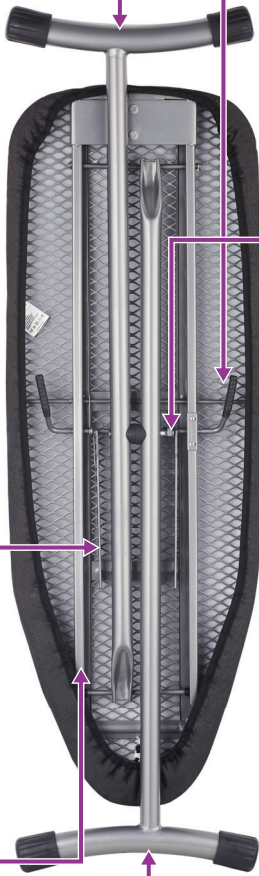

FIXED METAL IRON REST
Also available

HEIGHT

Full Size Iron Board : 87cm
 Compact Size Iron Board : 76cm

IRON OPTIONS

YARDLEY
 Dry Iron 1200W

HERTFORD
 Steam Iron 1600W

CROFT DELUXE
 Steam Iron 2000W

PRODUCT RANGE	ART NUMBER	
IRONING CENTRE FULL SIZE WITH 1200W DRY IRON	BROMHAM	UK PLUG : EH50441 EU PLUG : EH50442
IRONING CENTRE FULL SIZE WITH 1600W STEAM IRON	KINGSMEAD	UK PLUG : EH50429 EU PLUG : EH50428
IRONING CENTRE COMPACT SIZE WITH 1200W DRY IRON	ELSTOW	UK PLUG : EH50443 EU PLUG : EH50444
IRONING CENTRE COMPACT SIZE WITH 1600W STEAM IRON	STAGSDEN	UK PLUG : EH50430 EU PLUG : EH50431
IRONING BOARD COMPACT SIZE WITH FIXED METAL IRON REST	ROTHWELL	EH50383
2000W STEAM IRON	CROFT DELUXE	UK PLUG : EH50786 EU PLUG : EH50785
1600W STEAM IRON	HERTFORD	UK PLUG : EH50502 EU PLUG : EH50501
1200W DRY IRON	YARDLEY	UK PLUG : EH50549 EU PLUG : EH50548

RUGGED TUBE
Frame Legs 38mm/28mm

STRONG DOUBLE HANDLE
Height Adjustment Lever

SUPER THICK
Height Adjustment Rail

EXTRA THICK
Safety Lock

EXTRA THICK SUB-FRAME
Structure

HEAVY DUTY ANGLE PROFILE
Metal Components & Robotic Welds

METALLIC HEAT REFLECTIVE
Iron Board Cover

SMOOTH BINDING EDGES
To Withstand Fraying

2MM FOAM & 5MM FELT
Combination Padding

STEAM FLOW METAL MESH
Top